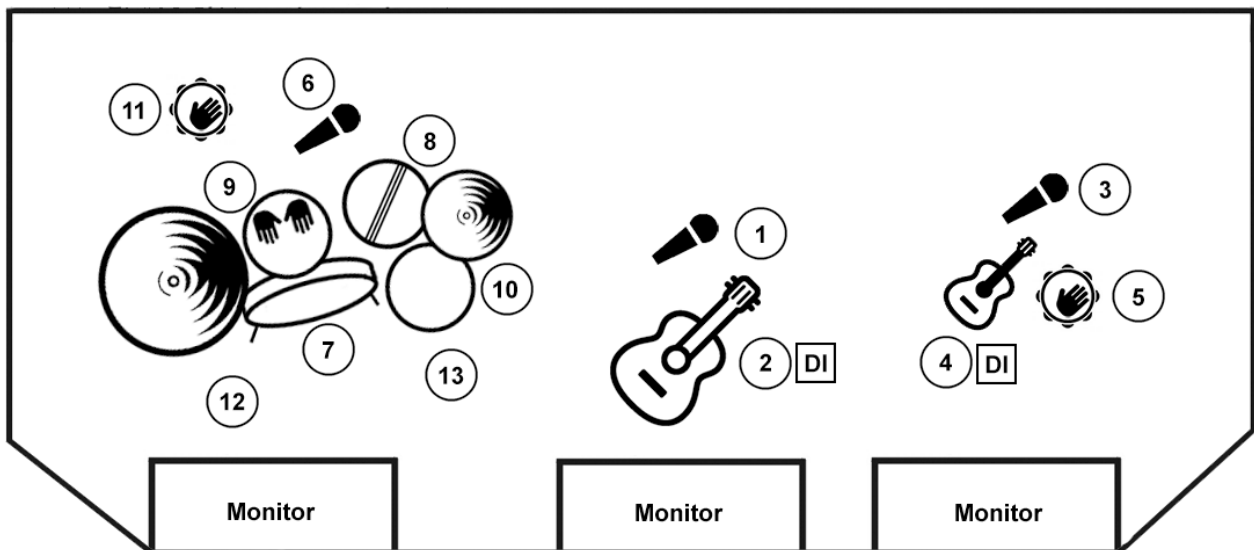

DENISE KRAMMER TRIO

TECHNICAL RIDER

1. Channellist:

Channel	Instrument	Microfone
#01	Vocal	Shure SM 58 or similar + stand
#02	Guitar	DI-Box
#03	Vocal	Shure SM 58 or similar + stand
#04	Cavaquinho	Di-Box
#05	Small Perc.	Shure SM 57 or similar + stand
#06	Vocal	Shure SM 58 or similar + stand
#07	Bassdrum	Shure Beta 52A or similar + stand
#08	Snaredrum	Shure SM 57 or similar + stand
#09	Conga	Shure SM 57 or similar + stand
#10	Tom	Shure SM 57 or similar + stand
#11	Small Perc.	Shure SM 57 or similar + stand
#12	Overhead X	Shure SM 81 or similar + stand
#13	Overhead Y	Shure SM 81 or similar + stand

2. Stagemap:

minimal stagesize: 5 x 3 meters

Technical Infos: +49 (0) 178 5511 553 (Chris)